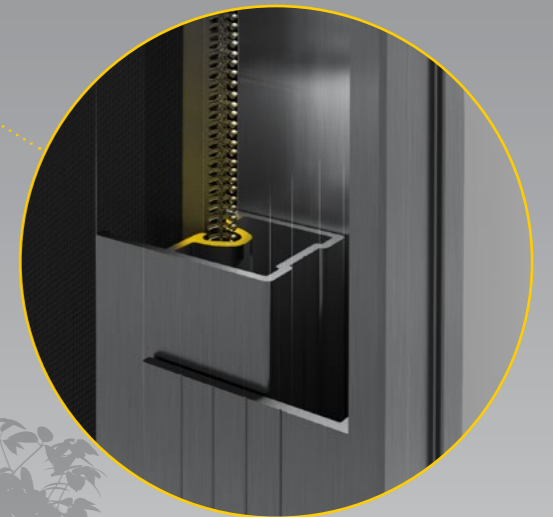

## Customised headbox configuration

Zipscreen's head boxes are manufactured from high-quality aluminium featuring a modern, square profile. Take advantage of the versatile installation options offering either a full/semi-enclosed cassette or fascia configuration.

## One action Ultra-Lock

Exclusive to Zipscreen, the patented Ultra-Lock is a hidden locking mechanism that integrates into the side channel of the system. The result? A secure and tensioned blind with an ultra-smooth taut fabric finish.

## Hidden fabric retention

Concealed within the channels, z-LOCK™ securely fastens the fabric in position creating a strong, streamlined finish. With precision integration, the zip-guided system ensures zero gaps between the fabric and channel while ensuring an effortless operation.