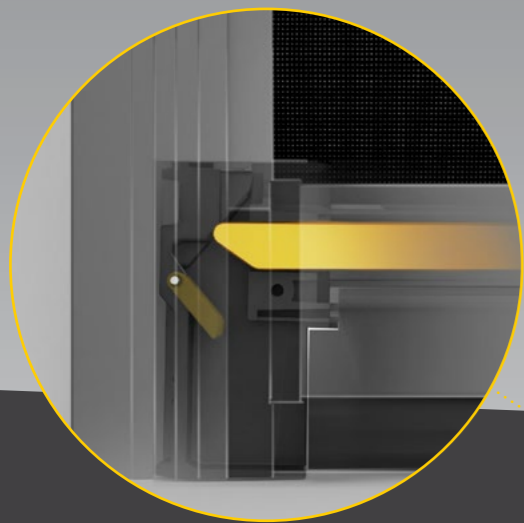

## Customised headbox configuration

Zipscreen's head boxes are manufactured from high-quality aluminium featuring a modern, square profile. Take advantage of the versatile installation options offering either a full/semi-enclosed cassette or fascia configuration.

## One action Ultra-Lock

Exclusive to Zipscreen, the patented Ultra-Lock is a hidden locking mechanism that integrates into the side channel of the system. The result? A secure and tensioned blind with an ultra-smooth taut fabric finish.

## Hidden fabric retention

Concealed within the channels, z-LOCK™ securely fastens the fabric in position creating a strong, streamlined finish. With precision integration, the zip-guided system ensures zero gaps between the fabric and channel while ensuring an effortless operation.