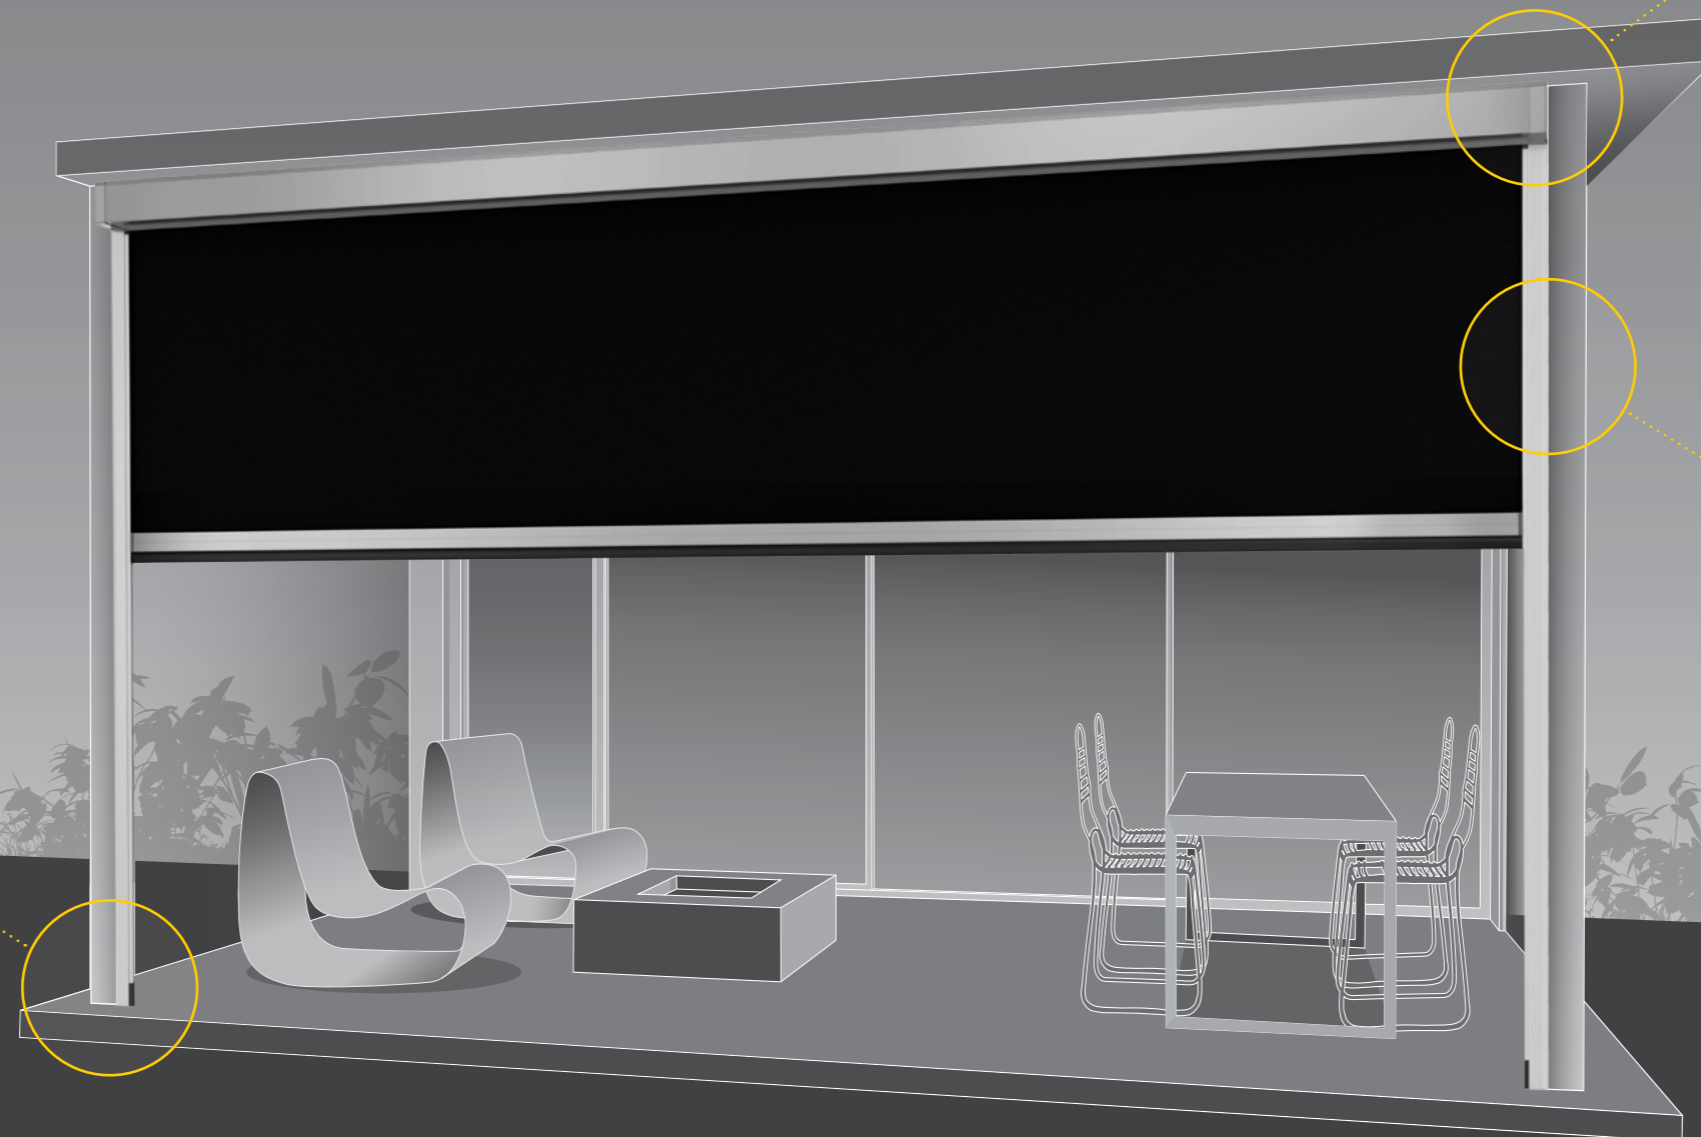

## More room for living and entertaining – all year round

Zipscreen gives you privacy and year-round protection as well as keeping you safe from the elements and insects.

Enhance your living space and create an outdoor haven. Experience true relaxation and comfortable entertainment without the time-consuming stress and cost of traditional renovations.

# The Zipscreen difference

Zipscreen is Australian designed and manufactured and features the latest in technological innovation – ensuring the finest outdoor shade solution.

Your custom designed blinds can be made in widths up to 5.8 metres or an impressive 7 metres with Zipscreen Extreme, offering you an external solution to fit almost any area.

## Customised headbox configuration

Zipscreen's head boxes are manufactured from high-quality aluminium featuring a modern, square profile. Take advantage of the versatile installation options offering either a full/semi-enclosed cassette or fascia configuration.

## One action Ultra-Lock

Exclusive to Zipscreen, the patented Ultra-Lock is a hidden locking mechanism that integrates into the side channel of the system. The result? A secure and tensioned blind with an ultra-smooth taut fabric finish.