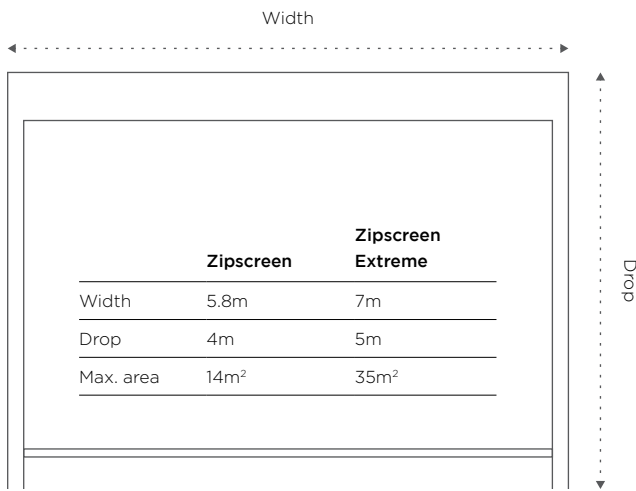

### Manual

Control your Zipscreen manually, using either a cost-effective spring or crank solution. Simply open or close by hand using the weight bar or by winding the detachable crank handle.

## Capacity

## Dimensions